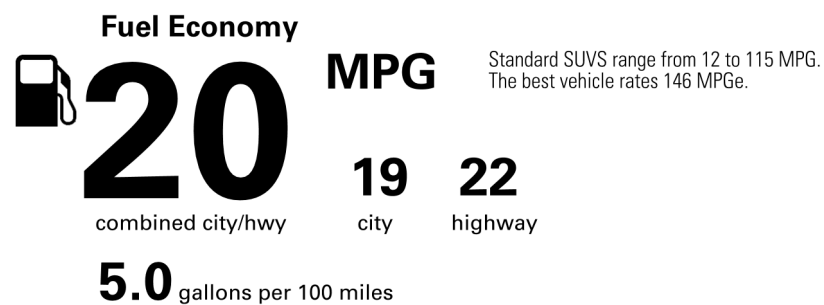

STANDARD EQUIPMENT UNLESS REPLACED BY INSTALLED OPTIONS

LX 700h Luxury 4WD

Mechanical & Performance

- * 3.4L V6 TT Hybrid Engine with 457 Total System HP
- * 10-Speed Automatic Transmission
- * 8,000-lb Towing Capacity with Integrated Tow Hitch
- * Crawl Control with Turn Assist
- * Active Height Control / Multi-Terrain Select
- * Adaptive Variable Suspension

\$120,000.00

Not Original - Copy

EPA DOT Fuel Economy and Environment

Gasoline Vehicle

You spend \$7,000
 more in fuel costs over 5 years compared to the average new vehicle.

Annual fuel cost \$3,100

Actual results will vary for many reasons, including driving conditions and how you drive and maintain your vehicle. The average new vehicle gets 29 MPG and costs \$8,500 to fuel over 5 years. Cost estimates are based on 15,000 miles per year at \$4.15 per gallon. MPGe is miles per gasoline gallon equivalent. Vehicle emissions are a significant cause of climate change and smog.