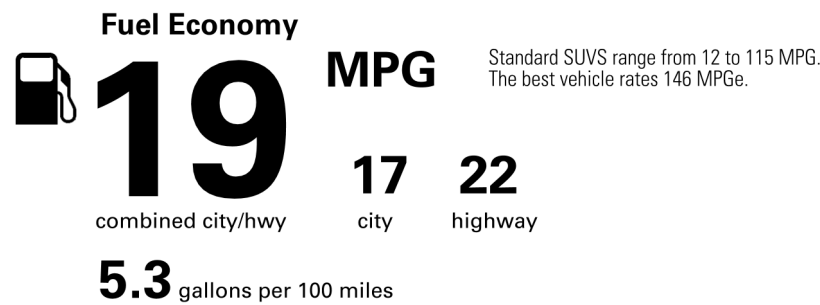

STANDARD EQUIPMENT UNLESS REPLACED BY INSTALLED OPTIONS

LX 600 Luxury 4WD

Mechanical & Performance

- * 3.4L V6 Twin Turbo Engine with 409 HP
- * 10-Speed Automatic Transmission
- * 8,000-lb Towing Capacity with Integrated Tow Hitch
- * Crawl Control with Turn Assist
- * Active Height Control
- * Multi-Terrain Select
- * Adaptive Variable Suspension

Not Original - Copy

EPA DOT Fuel Economy and Environment

Gasoline Vehicle

You spend \$8,000 more in fuel costs over 5 years compared to the average new vehicle.

Annual fuel cost \$3,300

Actual results will vary for many reasons, including driving conditions and how you drive and maintain your vehicle. The average new vehicle gets 29 MPG and costs \$8,500 to fuel over 5 years. Cost estimates are based on 15,000 miles per year at \$4.15 per gallon. MPGe is miles per gasoline gallon equivalent. Vehicle emissions are a significant cause of climate change and smog.